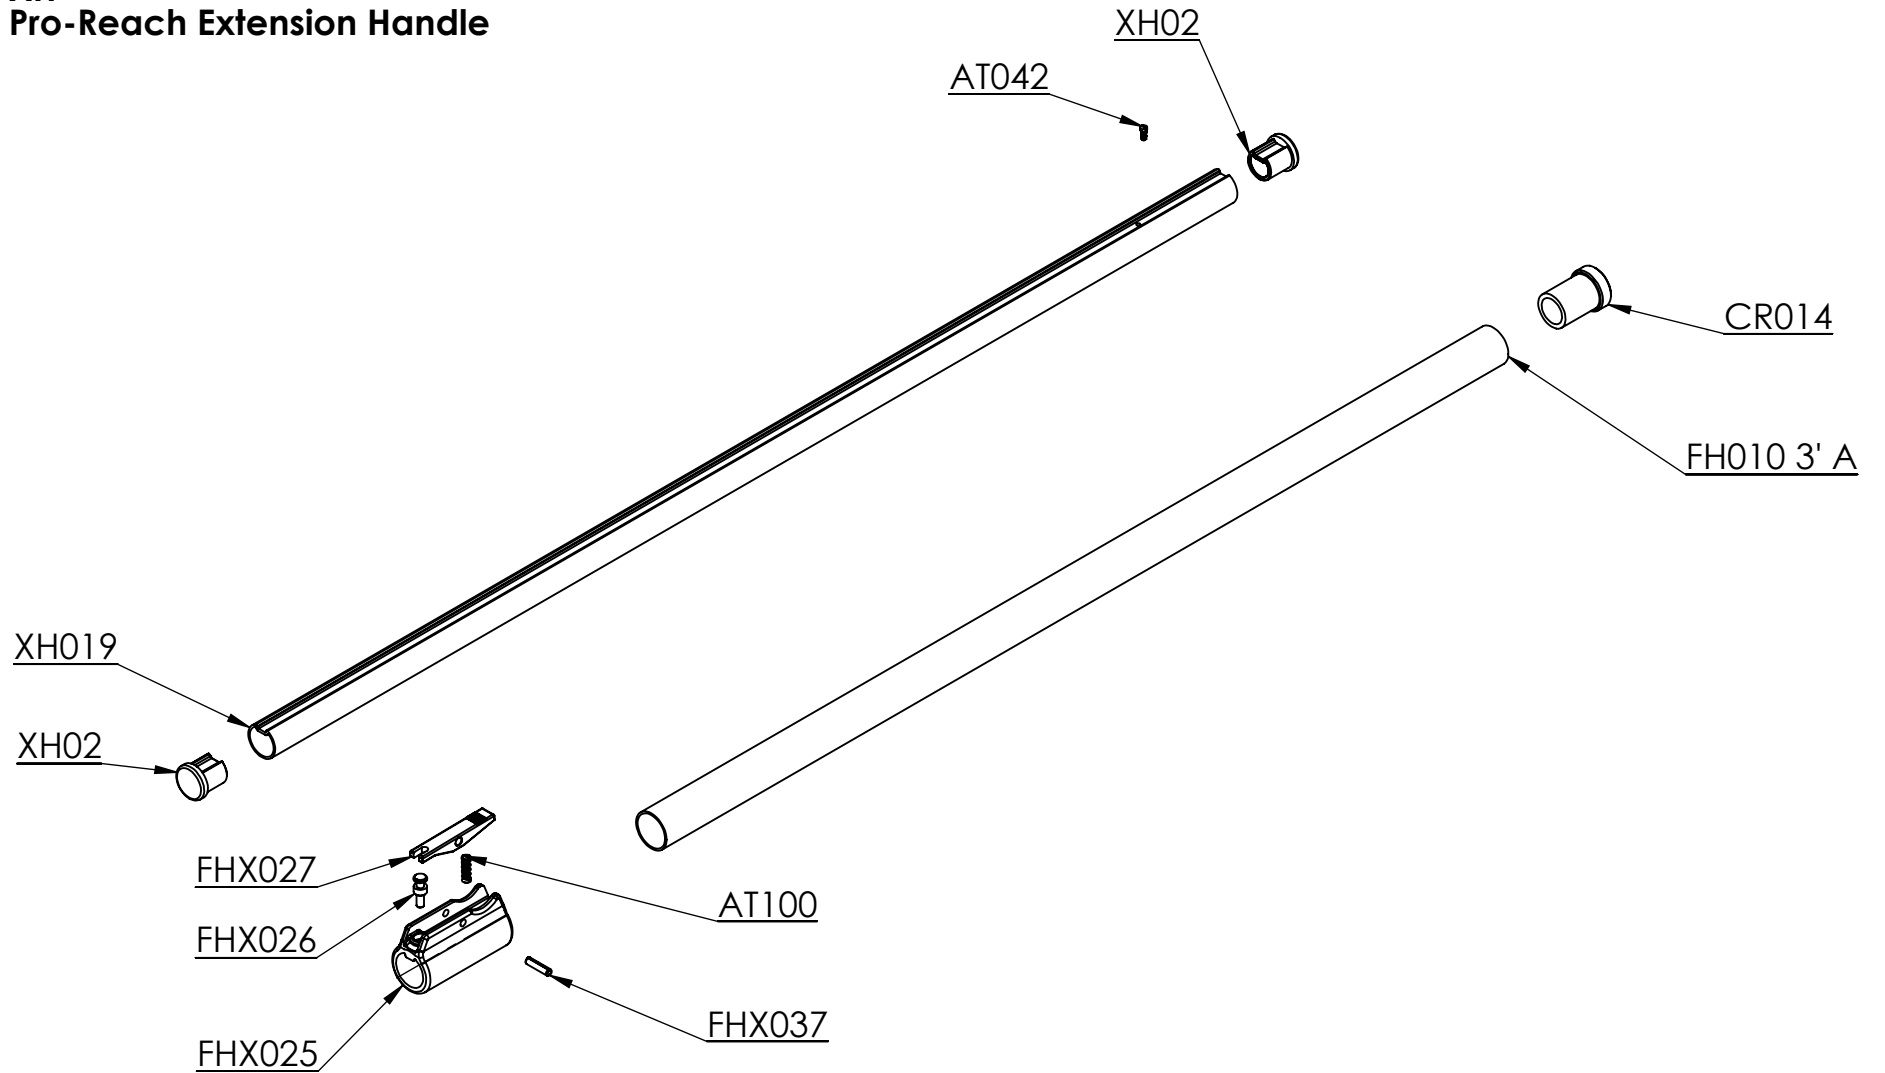

Blue Line Drywall Tools LLC

XH
Pro-Reach Extension Handle

Correct as at 9 Apr 09